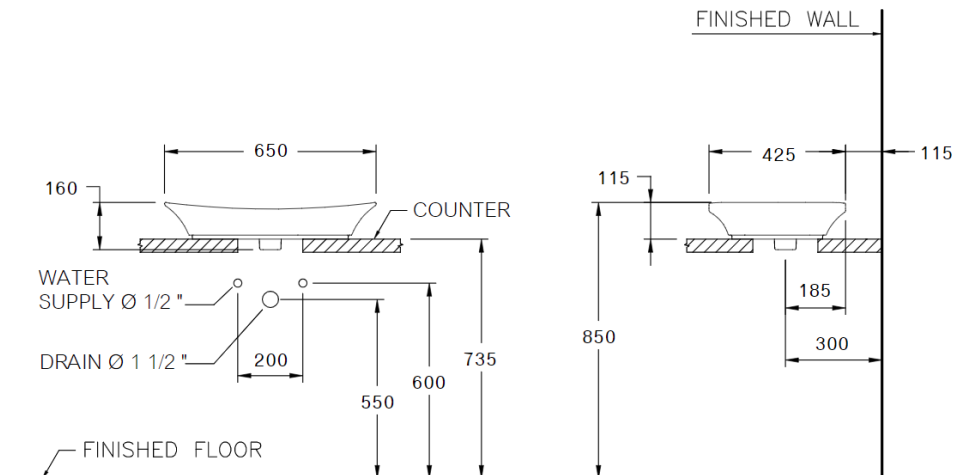

Brand : COTTO, Thailand
 Name : Thantara Basin
 Item Code : C0911MBK
 Designer :
 Color / Finish: Black
 Dimensions : 650 x 425 x 160mm

Product info:

- above counter basin
- without overflow

DRAWING FOR CATALOG	
NAME	Thantara Above Basin
CODE	C-09117
DATE	11/11/59