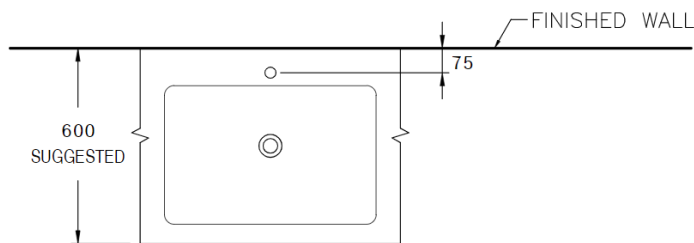

Brand : COTTO, Thailand
 Name : Thantara Basin
 Item Code : C0911MBK
 Designer :
 Color / Finish: Black
 Dimensions : 650 x 425 x 160mm

Product info:

- above counter basin
- without overflow

DRAWING FOR CATALOG	
NAME	Thantara Above Basin
CODE	C-09117
DATE	11/11/59